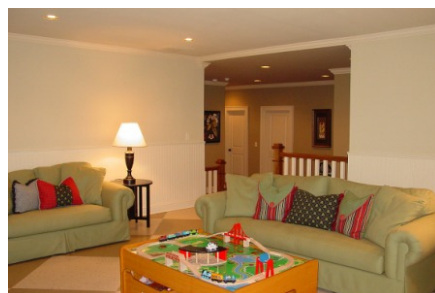

Presented by
Sally McEntire

770-253-0008

smcentire@parksandmottola.com

\$595,000

**185 Peninsula Circle
Newnan, GA 30263**

BEAUTIFUL BUILDER CUSTOM 5 BEDROOM 4.5 BATH HOME WITH UPGRADED TRIM PACKAGE, AND DECORATED TO PERFECTION! OPEN PLAN WITH AN 11 FT COFFERED CEILING AND FABULOUS CUSTOM CABINETRY. GORGEOUS LAKE VIEW BEYOND LARGE, FENCED BACKYARD. ALSO A FULL UNFINISHED BASEMENT! SEE VIRTUAL TOUR: <http://www.advantagehometours.com/tabid/966.aspx>.