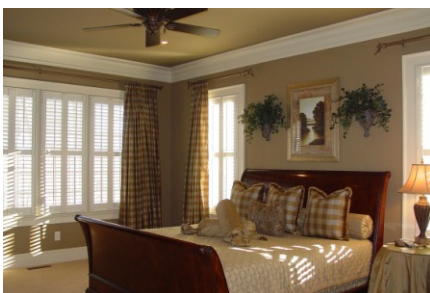

Presented by
Sally McEntire

770-253-0008

smcentire@parksandmottola.com

\$595,000

**185 Peninsula Circle
Newnan, GA 30263**

BEAUTIFUL BUILDER CUSTOM 5 BEDROOM 4.5 BATH HOME WITH UPGRADED TRIM PACKAGE, AND DECORATED TO PERFECTION! OPEN PLAN WITH AN 11 FT COFFERED CEILING AND FABULOUS CUSTOM CABINETRY. GORGEOUS LAKE VIEW BEYOND LARGE, FENCED BACKYARD. ALSO A FULL UNFINISHED BASEMENT! SEE VIRTUAL TOUR: <http://www.advantagehometours.com/tabid/966.aspx>.