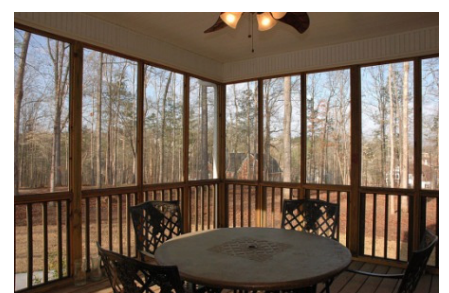

Presented by
Sally McEntire

770-253-0008

smcentire@parksandmottola.com

\$499,900

**35 Upland Court
Newnan, GA 30263**

BEAUTIFUL 5 BEDROOM 4.5 BATH CUSTOM HOME ON CUL-DE-SAC! FEATURES INCLUDE EXPANDED OPEN PLAN; MASTER SUITE ON MAIN LEVEL; LARGE TILED BATH; HARDWOOD FLOORS; GRANITE COUNTERTOPS; CUSTOM CABINETS; BRONZE FIXTURES THROUGHOUT; AND PROFESSIONALLY FINISHED BASEMENT.