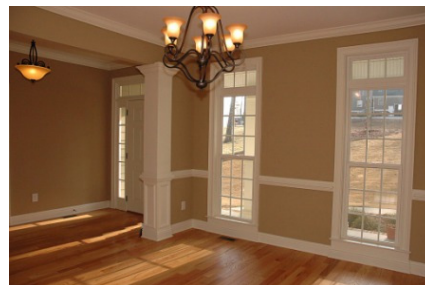

Presented by
Sally McEntire

770-253-0008

smcentire@parksandmottola.com

\$499,900

**35 Upland Court
Newnan, GA 30263**

BEAUTIFUL 5 BEDROOM 4.5 BATH CUSTOM HOME ON CUL-DE-SAC! FEATURES INCLUDE EXPANDED OPEN PLAN; MASTER SUITE ON MAIN LEVEL; LARGE TILED BATH; HARDWOOD FLOORS; GRANITE COUNTERTOPS; CUSTOM CABINETS; BRONZE FIXTURES THROUGHOUT; AND PROFESSIONALLY FINISHED BASEMENT.